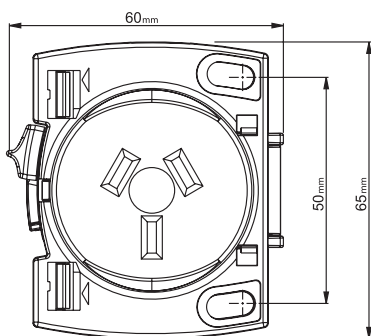

## Surface Socket Quick Connect, 10A

CAT NO. 37QC, CD37QC, BU37QC

A brand of legrand

Cat No.	37QC	CD37QC	BU37QC
Description	Surface Socket Quick Connect, 10A		Surface Socket Quick Connect, 10A - Pack of 10
Colour	White/Yellow		
Nominal Voltage	230 - 240V a.c.		
Nominal Current	10A		
Flat TPS Compatibility	1.0mm <sup>2</sup> Solid Conductor 1.5mm <sup>2</sup> , 2.5mm <sup>2</sup> Standard Conductor		
Mounting Type	Surface		
Cut-out Size	65mmØ		
Dimensions (W x H x D)	60 x 43 x 65mm		
Safety standard	AS/NZS 3112, IEC60669-2-3		

# Surface Socket Quick Connect, 10A

CAT NO. 37QC, CD37QC, BU37QC

A brand of **legrand**

- Much faster to install than hard-wired plug bases
- Compact size: fit into  $\varnothing$  70mm cut-out
- Compatible with 1mm<sup>2</sup> to 2.5mm<sup>2</sup> TPS Cables
- Extra lock for positive connection
- Marking on terminal for immediate identification of cable slot: minimise error risk

Single product		
Cat No.	Barcode	Dimensions (W x H x D)
CD37QC	9321001462057	138 x 275 x 40mm

Inner Box (QTY 10)		
Cat No.	Barcode	Dimensions (W x H x D)
37QC	9321001462019	340 x 52 x 120mm
CD37QC	9321001462064	340 x 52 x 120mm
BU37QC	9321001462033	340 x 52 x 120mm

Outer Box (QTY 100)		
Cat No.	Barcode	Dimensions (W x H x D)
37QC	9321001462026	340 x 247 x 270mm
CD37QC	9321001462071	340 x 247 x 270mm
BU37QC	9321001462040	340 x 247 x 270mm