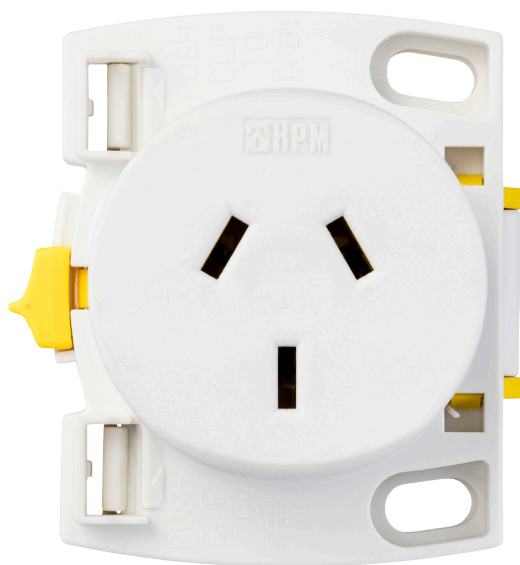

## Surface Socket Quick Connect, 10A

CAT NO. 37QC, CD37QC, BU37QC

A brand of legrand

Cat No.	37QC	CD37QC	BU37QC
Description	Surface Socket Quick Connect, 10A		Surface Socket Quick Connect, 10A - Pack of 10
Colour	White/Yellow		
Nominal Voltage	230 - 240V a.c.		
Nominal Current	10A		
Flat TPS Compatibility	1.0mm <sup>2</sup> Solid Conductor 1.5mm <sup>2</sup> , 2.5mm <sup>2</sup> Standard Conductor		
Mounting Type	Surface		
Cut-out Size	65mmØ		
Dimensions (W x H x D)	60 x 43 x 65mm		
Safety standard	AS/NZS 3112, IEC60669-2-3		

# Surface Socket Quick Connect, 10A

CAT NO. 37QC, CD37QC, BU37QC

A brand of **legrand**

- Much faster to install than hard-wired plug bases
- Compact size: fit into  $\varnothing$  70mm cut-out
- Compatible with 1mm<sup>2</sup> to 2.5mm<sup>2</sup> TPS Cables
- Extra lock for positive connection
- Marking on terminal for immediate identification of cable slot: minimise error risk