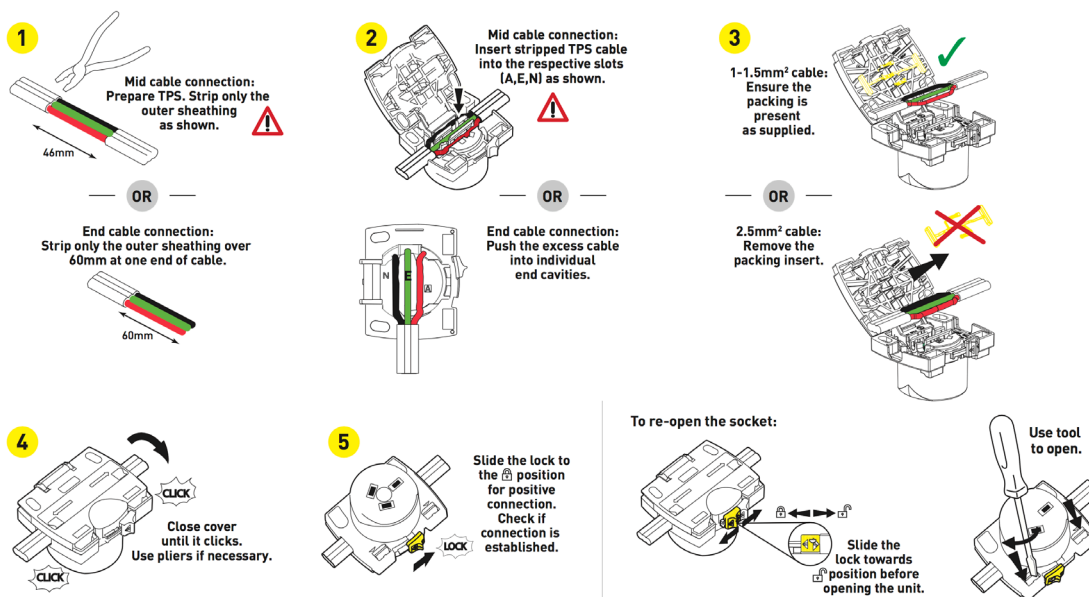

## Surface Socket Quick Connect, 10A

CAT NO. 37QC, CD37QC, BU37QC

A brand of legrand

Cat No.	37QC	CD37QC	BU37QC
Description	Surface Socket Quick Connect, 10A		Surface Socket Quick Connect, 10A - Pack of 10
Colour	White/Yellow		
Nominal Voltage	230 - 240V a.c.		
Nominal Current	10A		
Flat TPS Compatibility	1.0mm <sup>2</sup> Solid Conductor 1.5mm <sup>2</sup> , 2.5mm <sup>2</sup> Standard Conductor		
Mounting Type	Surface		
Cut-out Size	65mmØ		
Dimensions (W x H x D)	60 x 43 x 65mm		
Safety standard	AS/NZS 3112, IEC60669-2-3		

# Surface Socket Quick Connect, 10A

CAT NO. 37QC, CD37QC, BU37QC

A brand of **legrand**

- Much faster to install than hard-wired plug bases
- Compact size: fit into  $\varnothing$  70mm cut-out
- Compatible with 1mm<sup>2</sup> to 2.5mm<sup>2</sup> TPS Cables
- Extra lock for positive connection
- Marking on terminal for immediate identification of cable slot: minimise error risk

Single product		
Cat No.	Barcode	Dimensions (W x H x D)
CD37QC	9321001462057	138 x 275 x 40mm

Inner Box (QTY 10)		
Cat No.	Barcode	Dimensions (W x H x D)
37QC	9321001462019	340 x 52 x 120mm
CD37QC	9321001462064	340 x 52 x 120mm
BU37QC	9321001462033	340 x 52 x 120mm

### Warning

1. The surface socket cannot be reused on cables of a different size once it is removed after installation. It shall not be subjected to movement or flexing once installed.
  2. This product must be installed by a licensed electrical contractor.
  3. Electricity is dangerous! Disconnect power before connecting/disconnecting this product.
- NOTE: Owing to the nature of the socket contacts used in this product, continuity testing SHALL be conducted with an instrument using flat pins rather than standard instrument probes.